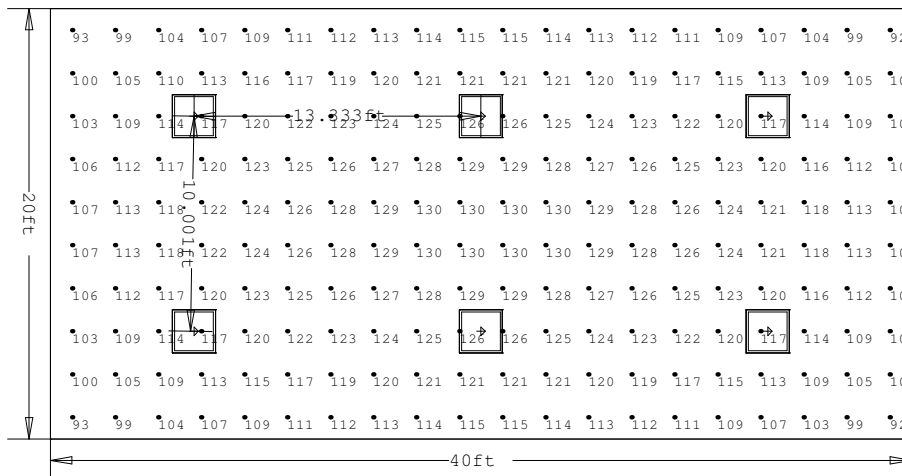

MOUNTING TYPES (FM or FL) DO NOT AFFECT FC READINGS

1730 Industrial Drive
Auburn CA 95677
(530) 887-1110
www.1stsourcelight.com

RSD-RC22-12000

RSD-RC22-17000

RSD-RC22-19000

Luminaire Schedule

Qty	Label	Lum. Watts	Total Watts	Lum. Lumens
6	RSD-RC22-12000-50K-OTG-U-X	84	504	11254
6	RSD-RC22-17000-50K-OTG-U-X	118	708	15881
6	RSD-RC22-19000-50K-OTG-U-X	139	834	17412

Calculation Summary

Label	Units	Avg	Max	Min	Avg/Min	Max/Min
RSD-RC22-12000	Fc	77.98	87	62	1.26	1.40
RSD-RC22-17000	Fc	106.77	119	84	1.27	1.42
RSD-RC22-19000	Fc	116.78	130	92	1.27	1.41