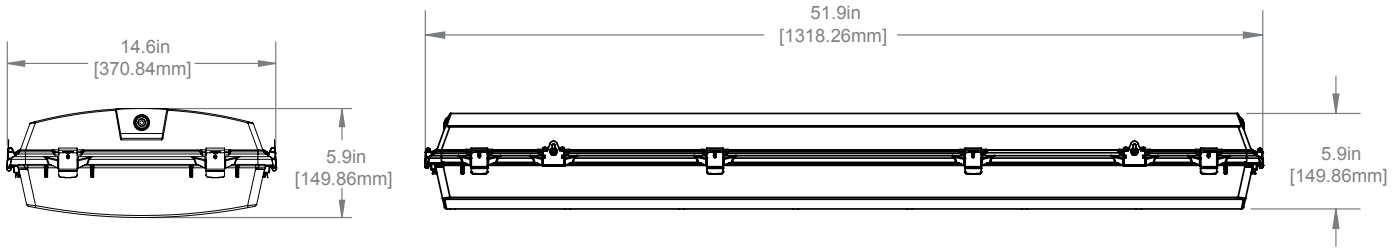

**Dimensional Diagram**

**Component Assembly View**

**General Specifications**

<b>Physical</b>	<b>Value</b>
Dimensions (L x W x H)	51.9" x 14.6" x 5.9"
Weight / Housing Material	15 lbs* / UL 5VA Fiberglass
Lens Material	Acrylic or Polycarbonate
Lens Options	Clear, FR50 Frosted
Lens Profiles	Smooth
<b>Electrical</b>	<b>Value</b>
Input	120-277 VAC (Universal)
High Voltage Option	347-480 VAC
Frequency	50/60 Hz
Power Factor	>0.90
Dimming / Option	0-10V Standard / Dim-to-off
<b>Performance</b>	<b>Value</b>
Lumen Packages	20,000 - 40,000 lumens
Wattage Range	140W–290W
Efficacy	Up to 168 lm/W
CCT Options	3000K, 3500K, 4000K, 5000K, Selectable 35K-40K-50K
CRI	80 (Standard), 90 (Optional)
Operating Temp	-40°F to 131°F (-40°C to 55°C)
<b>Environmental</b>	<b>Value</b>
IP Rating	IP65, IP66, IP67
NEMA Rating	4X
NSF	Certified (Near Food Safe)
UL Listing	Wet Location, UL 1598
Warranty	5 Year
<b>Mounting</b>	<b>Value</b>
Mounting Option	Surface, Pendant
Hub Sizes	½" NPT, ¾" NPT
Continuous Row	Yes