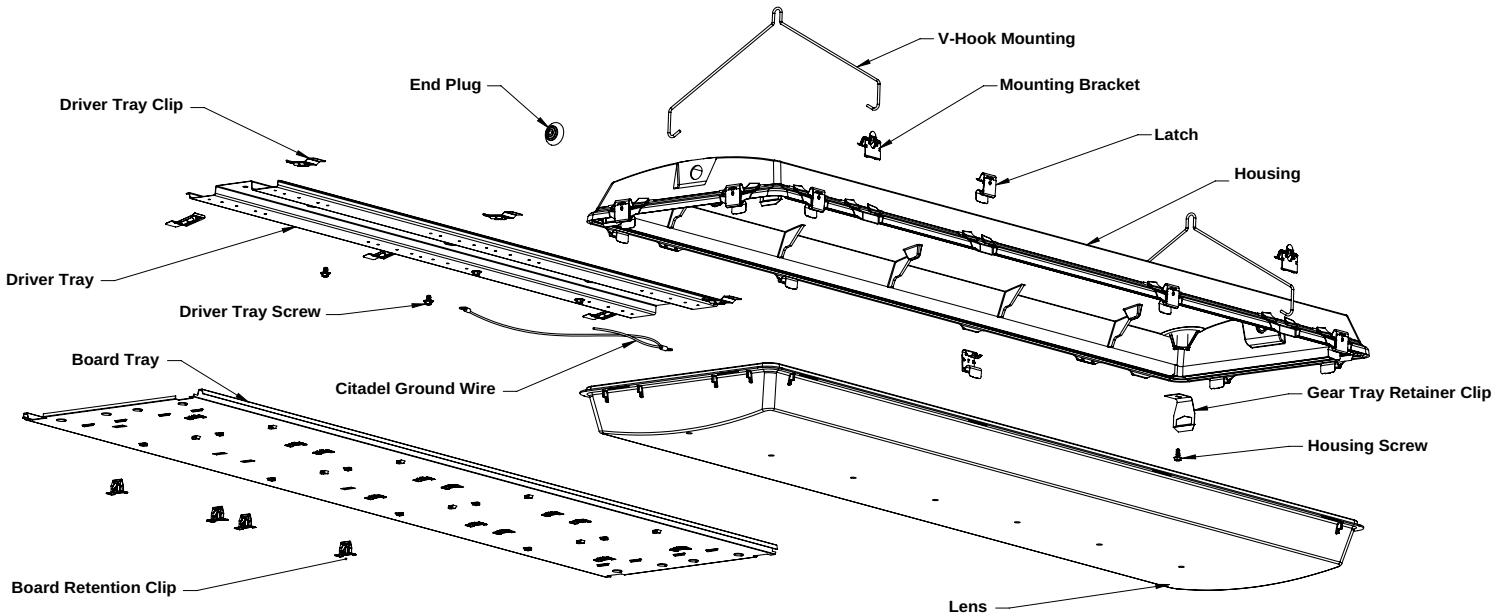

Component Assembly View