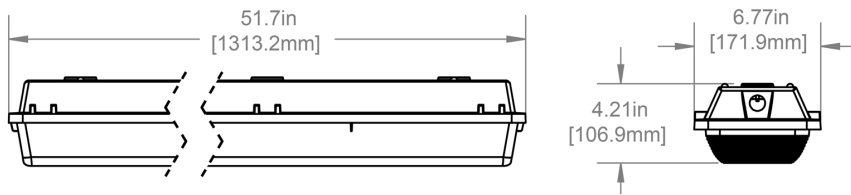

**Dimensional Diagram**

**Component Assembly View (4 Ft. Fixture Example)**

**General Specifications**

<b>Physical</b>	<b>Value</b>
Dimensions (L x W x H)	51.7" x 6.77" x 4.21"
Weight / Housing Material	10 lbs* / UL 5VA Fiberglass
Lens Material	Acrylic or Polycarbonate
Lens Options	Clear, FR50 Frosted
Lens Profiles	Lineal Ribbed, Smooth
<b>Electrical</b>	<b>Value</b>
Input	120-277 VAC (Universal)
High Voltage Option	347-480 VAC
Frequency	50/60 Hz
Power Factor	>0.90
Dimming / Option	0-10V Standard / Dim-to-off
<b>Performance</b>	<b>Value</b>
Lumen Packages	4,000 - 12,000 lumens
Wattage Range	28W - 85W
Efficacy	Up to 180 lm/W
CCT Options	3000K, 3500K, 4000K, 5000K, Selectable 35K-40K-50K
CRI	80 (Standard), 90 (Optional)
Operating Temp	-40°F to 131°F (-40°C to 55°C)
<b>Environmental</b>	<b>Value</b>
IP Rating	IP65, IP66, IP67
NEMA Rating	4X
NSF	Certified (Near Food Safe)
UL Listing	Wet Location, UL 1598
Warranty	5 Year
<b>Mounting</b>	<b>Value</b>
Mounting Option	Surface, Pendant, 45° Angle
Hub Sizes	½" NPT, ¾" NPT
Continuous Row	Yes