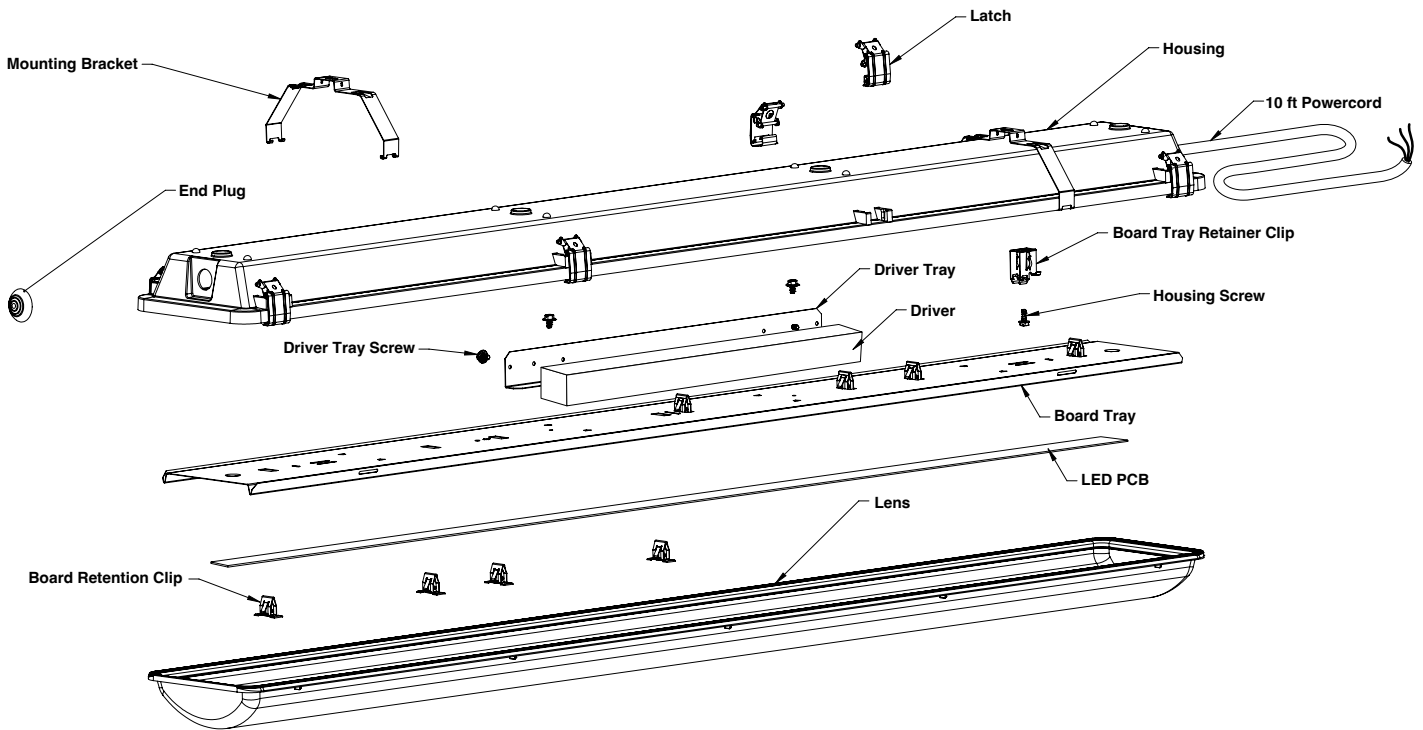

**Installation**

- Multiple mounting options: surface brackets, pendant, or 45°.
- Stainless steel mounting hardware included with fixture.
- Tool-free lens and tray access for quick maintenance.
- Hub configurations available in 1/2" or 3/4" NPT.
- Continuous row mounting capability for seamless light runs.

**Dimensional Diagram**

**Component Assembly View (4 Ft. Fixture Example)**

**General Specifications**

<b>Physical</b>	<b>Value</b>
Dimensions (L x W x H)	51.7" x 6.77" x 4.21"
Weight / Housing Material	10 lbs* / UL 5VA Fiberglass
Lens Material	Acrylic or Polycarbonate
Lens Options	Clear, FR50 Frosted
Lens Profiles	Lineal Ribbed, Smooth
<b>Electrical</b>	<b>Value</b>
Input	120-277 VAC (Universal)
High Voltage Option	347-480 VAC
Frequency	50/60 Hz
Power Factor	>0.90
Dimming / Option	0-10V Standard / Dim-to-off
<b>Performance</b>	<b>Value</b>
Lumen Packages	4,000 - 12,000 lumens
Wattage Range	28W - 85W
Efficacy	Up to 180 lm/W
CCT Options	3000K, 3500K, 4000K, 5000K, Selectable 35K-40K-50K
CRI	80 (Standard), 90 (Optional)
Operating Temp	-40°F to 131°F (-40°C to 55°C)
<b>Environmental</b>	<b>Value</b>
IP Rating	IP65, IP66, IP67
NEMA Rating	4X
NSF	Certified (Near Food Safe)
UL Listing	Wet Location, UL 1598
Warranty	5 Year
<b>Mounting</b>	<b>Value</b>
Mounting Option	Surface, Pendant, 45° Angle
Hub Sizes	½" NPT, ¾" NPT
Continuous Row	Yes