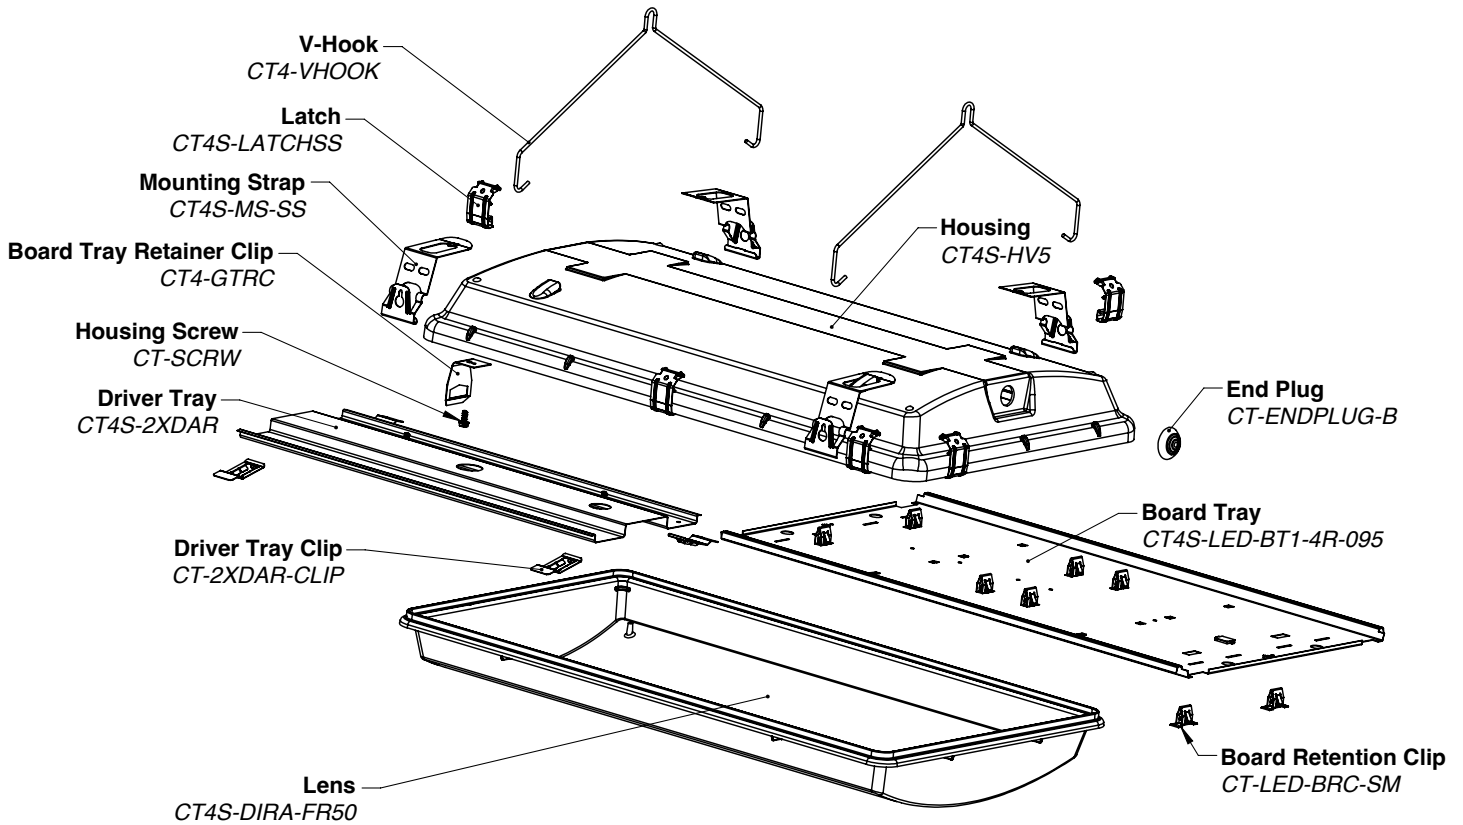

**Installation**

- Multiple mounting options: V-hook, bracket, pendant, or cable
- Stainless steel or zinc-plated mounting straps included
- Tool-free lens and tray access for quick maintenance
- Hub configurations available in 1/2" NPT
- Flexible or rigid ceiling mount configurations available

**Dimensional Diagram**

**Component Assembly View (2 Ft. Fixture Example)**

**General Specifications**

<b>Physical</b>	<b>Value</b>
Dimensions (L x W x H)	26.5" x 14.5" x 5.8"
Weight / Housing Material	X lbs* / UL 5VA Fiberglass
Lens Material	Acrylic or Polycarbonate
Lens Options	Clear, FR50 Frosted
Lens Profiles	Smooth Shallow
<b>Electrical</b>	<b>Value</b>
Input	120-277 VAC (Universal)
High Voltage Option	347-480 VAC
Frequency	50/60 Hz
Power Factor	>0.90
Dimming / Option	0-10V Standard / Dim-to-off
<b>Performance</b>	<b>Value</b>
Lumen Packages	X,000 - X,000 lumens
Wattage Range	XW - XW
Efficacy	Up to X lm/W
CCT Options	4000K, 5000K
CRI	80 (Standard), 90 (Optional)
Operating Temp	-40°F to 131°F (-40°C to 55°C)
<b>Environmental</b>	<b>Value</b>
IP Rating	IP65, IP66, IP67, IP69
NEMA Rating	4X
NSF	Certified (Near Food Safe)
UL Listing	Wet Location, UL 1598
Warranty	5 Year**
<b>Mounting</b>	<b>Value</b>
Mounting Option	V-Hook, Mounting Bracket, Rigid Mount, Pendant, Cable
Hub Sizes	½" NPT, ¾" NPT
Continuous Row	No