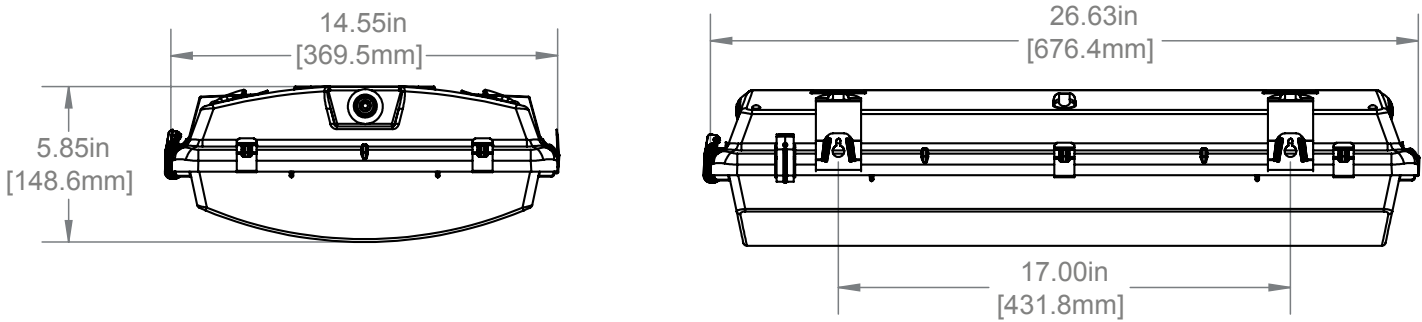

**Dimensional Diagram**

**Component Assembly View (2 Ft. Fixture Example)**

**General Specifications**

<b>Physical</b>	<b>Value</b>
Dimensions (L x W x H)	26.5" x 14.5" x 5.8"
Weight / Housing Material	X lbs* / UL 5VA Fiberglass
Lens Material	Acrylic or Polycarbonate
Lens Options	Clear, FR50 Frosted
Lens Profiles	Smooth Shallow
<b>Electrical</b>	<b>Value</b>
Input	120-277 VAC (Universal)
High Voltage Option	347-480 VAC
Frequency	50/60 Hz
Power Factor	>0.90
Dimming / Option	0-10V Standard / Dim-to-off
<b>Performance</b>	<b>Value</b>
Lumen Packages	X,000 - X,000 lumens
Wattage Range	XW - XW
Efficacy	Up to X lm/W
CCT Options	4000K, 5000K
CRI	80 (Standard), 90 (Optional)
Operating Temp	-40°F to 131°F (-40°C to 55°C)
<b>Environmental</b>	<b>Value</b>
IP Rating	IP65, IP66, IP67, IP69
NEMA Rating	4X
NSF	Certified (Near Food Safe)
UL Listing	Wet Location, UL 1598
Warranty	5 Year**
<b>Mounting</b>	<b>Value</b>
Mounting Option	V-Hook, Mounting Bracket, Rigid Mount, Pendant, Cable
Hub Sizes	½" NPT, ¾" NPT
Continuous Row	No