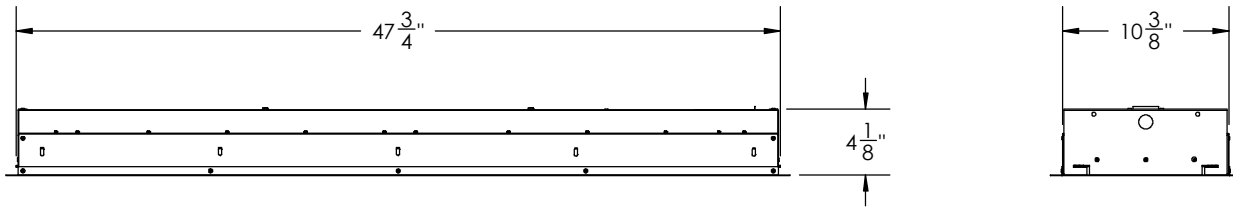

## Fixture Accessories

C6 = 6 ft 16/3 SO Cord  
P = Plug (Specify NEMA)  
EM/2300 = EM Driver 2300 Lumens (16w)  
EM/2900 = EM Driver 2900 Lumens (20w)

**DIMENSIONS: RCFM14 Frame Out (14.5" Width)**

DIMENSIONS: RCFMN14 Frame Out (10.5" Width)