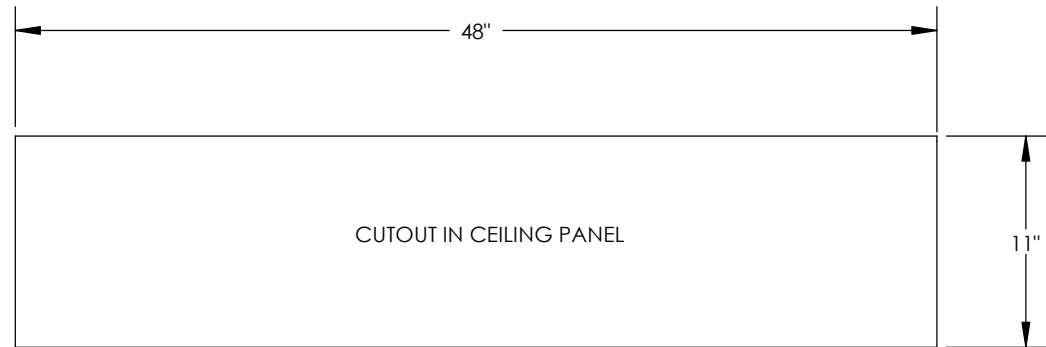

DIMENSIONS: RCFL14 Flange Mount