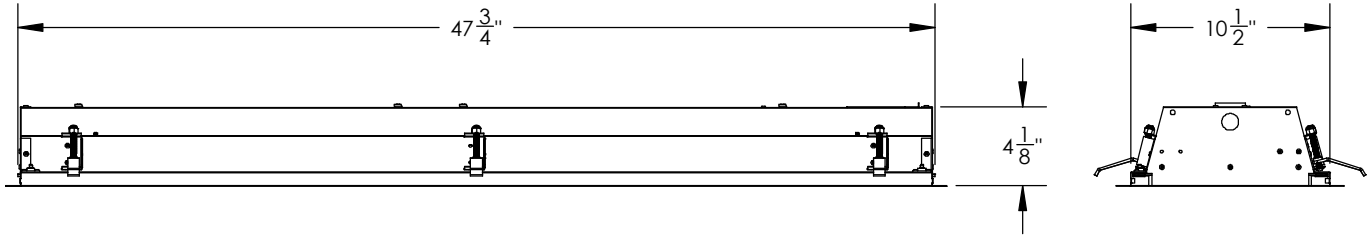

DIMENSIONS: RCFL14 Flange Mount