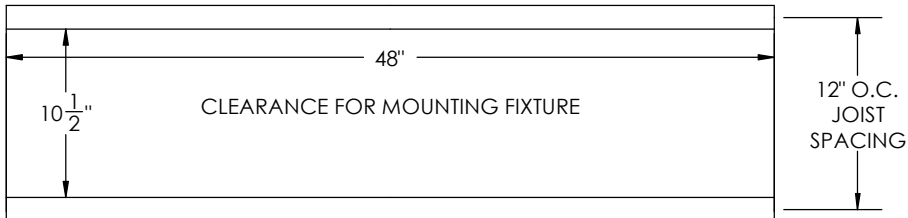

## Fixture Accessories

C6 = 6 ft 16/3 SO Cord  
P = Plug (Specify NEMA)  
EM/2300 = EM Driver 2300 Lumens (16w)  
EM/2900 = EM Driver 2900 Lumens (20w)

**DIMENSIONS: RCFM14 Frame Out (14.5" Width)**

DIMENSIONS: RCFMN14 Frame Out (10.5" Width)