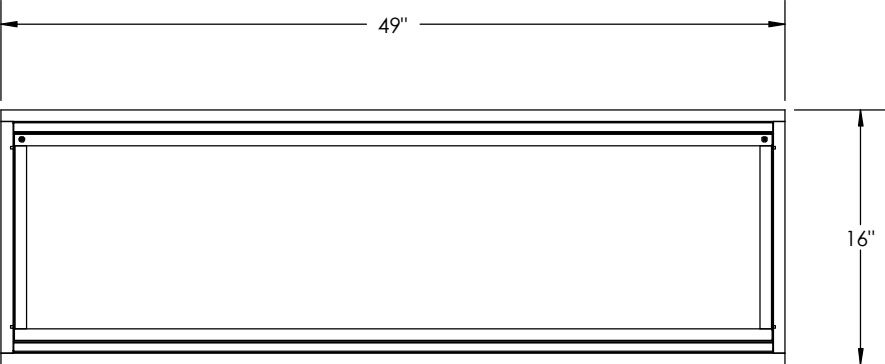

DIMENSIONS: RCFM14 Frame Out (14.5" Width)