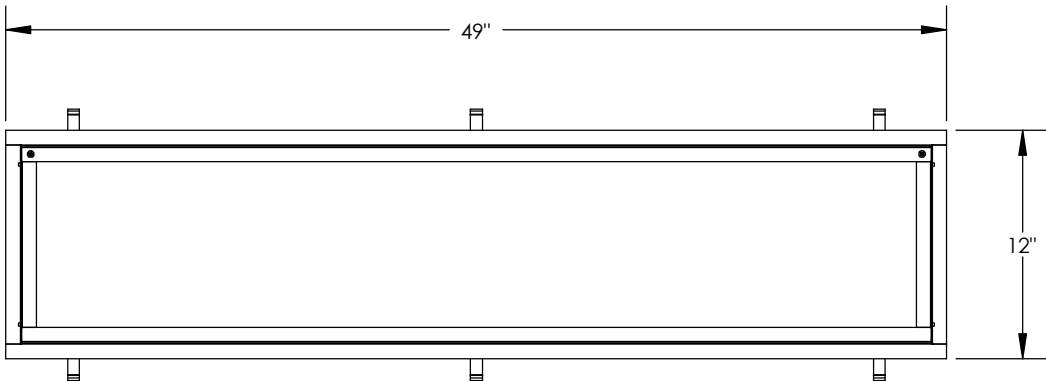

DIMENSIONS: RCFL14 Flange Mount