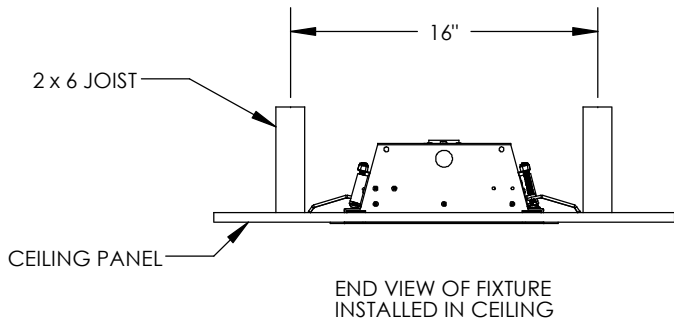

DIMENSIONS: RCFL14 Flange Mount