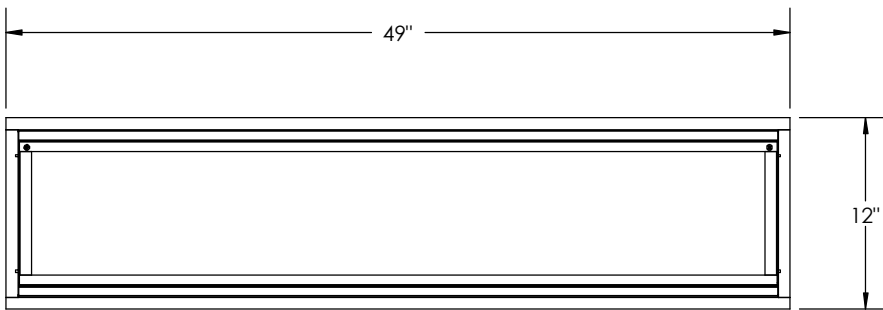

## Fixture Accessories

C6 = 6 ft 16/3 SO Cord  
P = Plug (Specify NEMA)  
EM/2300 = EM Driver 2300 Lumens (16w)  
EM/2900 = EM Driver 2900 Lumens (20w)

**DIMENSIONS: RCFM14 Frame Out (14.5" Width)**

DIMENSIONS: RCFMN14 Frame Out (10.5" Width)