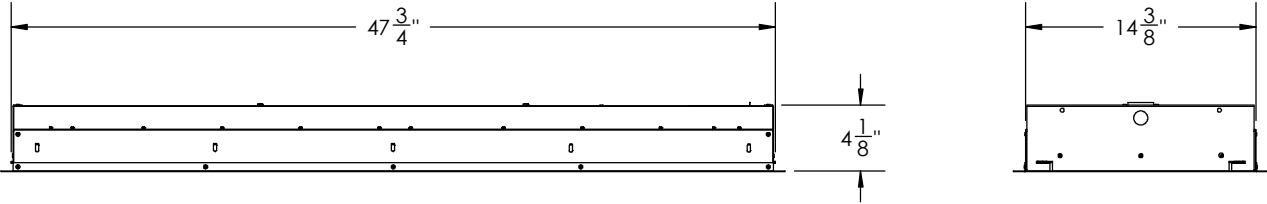

## Fixture Accessories

C6 = 6 ft 16/3 SO Cord  
P = Plug (Specify NEMA)  
EM/2300 = EM Driver 2300 Lumens (16w)  
EM/2900 = EM Driver 2900 Lumens (20w)

**DIMENSIONS: RCFM14 Frame Out (14.5" Width)**

DIMENSIONS: RCFMN14 Frame Out (10.5" Width)