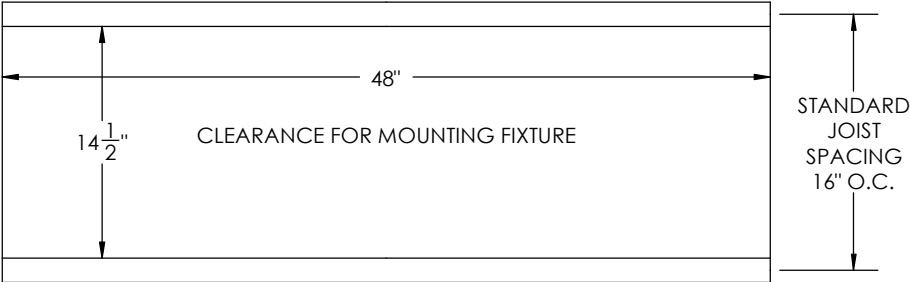

## Fixture Accessories

C6 = 6 ft 16/3 SO Cord  
P = Plug (Specify NEMA)  
EM/2300 = EM Driver 2300 Lumens (16w)  
EM/2900 = EM Driver 2900 Lumens (20w)

**DIMENSIONS: RCFM14 Frame Out (14.5" Width)**

DIMENSIONS: RCFMN14 Frame Out (10.5" Width)