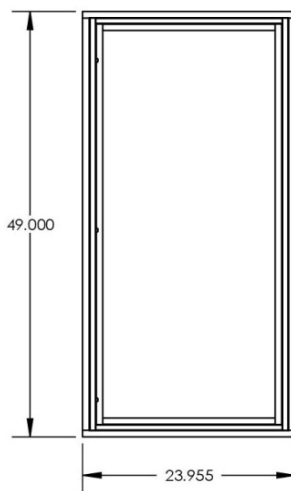

RCFM24 Recessed Frame Out for Hard Ceiling