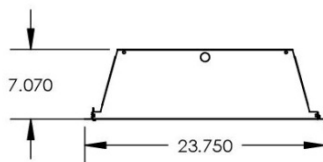

DIMENSIONS: RSD-RCxx24 (PA)

RCFTB24 Recessed Lay-In for T-Bar Grid Ceiling