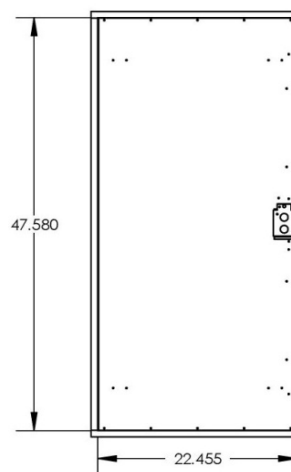

RCFM24 Recessed Frame Out for Hard Ceiling