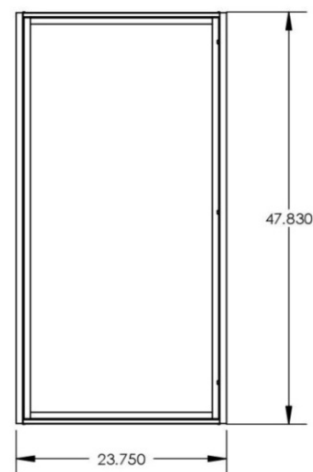

DIMENSIONS: RSD-RCxx24 (PA)

RCFTB24 Recessed Lay-In for T-Bar Grid Ceiling