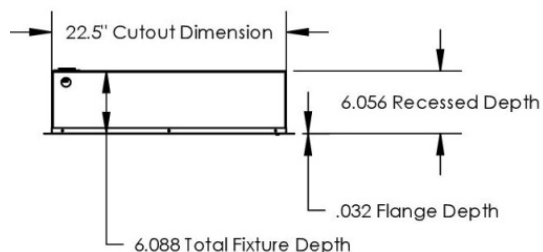

RCFM24 Recessed Frame Out for Hard Ceiling