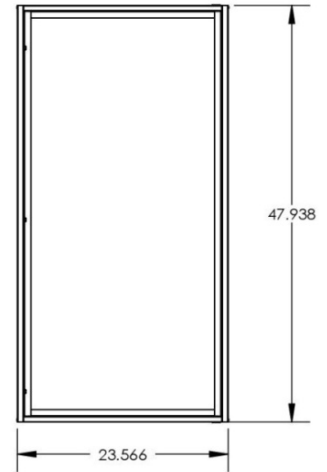

DIMENSIONS: Pickleball Court 2x4 (PA)

RCSM24 Universal Surface or Chain Mount