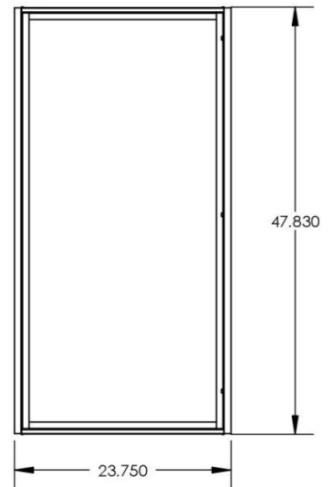

RCFTB24 Recessed Lay-In for T-Bar Grid Ceiling