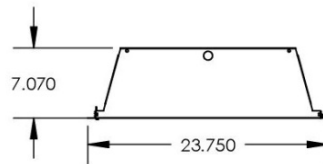

RCFTB24 Recessed Lay-In for T-Bar Grid Ceiling