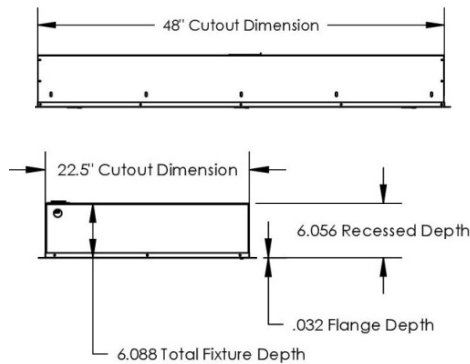

RCFM24 Recessed Frame Out for Hard Ceiling