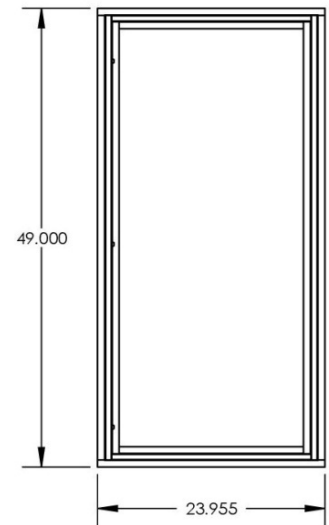

RCFM24 Recessed Frame Out for Hard Ceiling