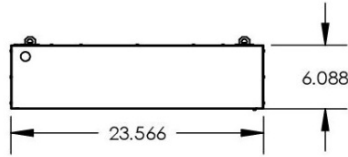

DIMENSIONS: Pickleball Court 2x4 (PA)

RCSM24 Universal Surface or Chain Mount