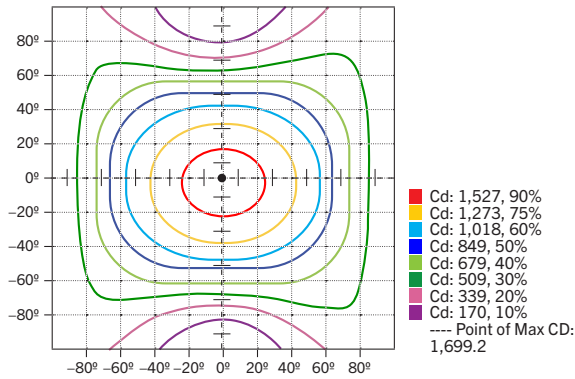

PHOTOMETRIC SPECIFICATIONS
ISOCANDELA PLOT