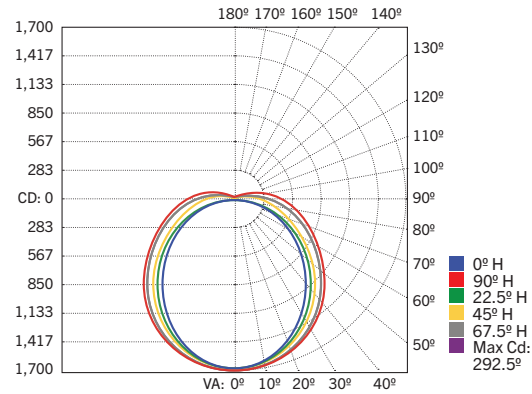

POLAR CANDELA DISTRIBUTION