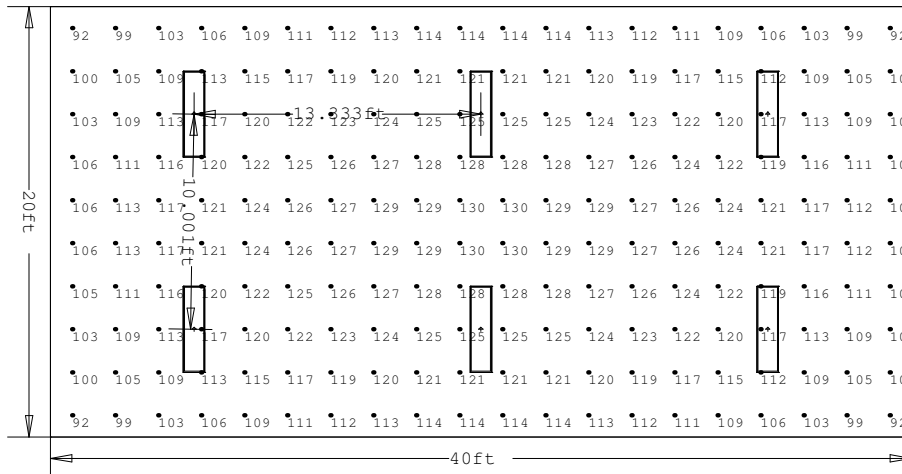

MOUNTING TYPES (FM or FL) DO NOT AFFECT FC READINGS

1730 Industrial Drive
Auburn CA 95677
(530) 887-1110
www.1stsourcelight.com

RSD-RC14-12000

RSD-RC14-17000

RSD-RC14-19000

Luminaire Schedule		Lum. Watts	Total Watts	Lum. Lumens
Qty	Label			
6	RSD-RC14-12000-50K-OTG-U-X	84	504	11254
6	RSD-RC14-17000-50K-OTG-U-X	118	708	15881
6	RSD-RC14-19000-50K-OTG-U-X	139	834	17412

Calculation Summary						
Label	Units	Avg	Max	Min	Avg/Min	Max/Min
RSD-RC14-12000	Fc	77.73	86	61	1.27	1.41
RSD-RC14-17000	Fc	106.48	119	84	1.27	1.42
RSD-RC14-19000	Fc	116.45	130	92	1.27	1.41